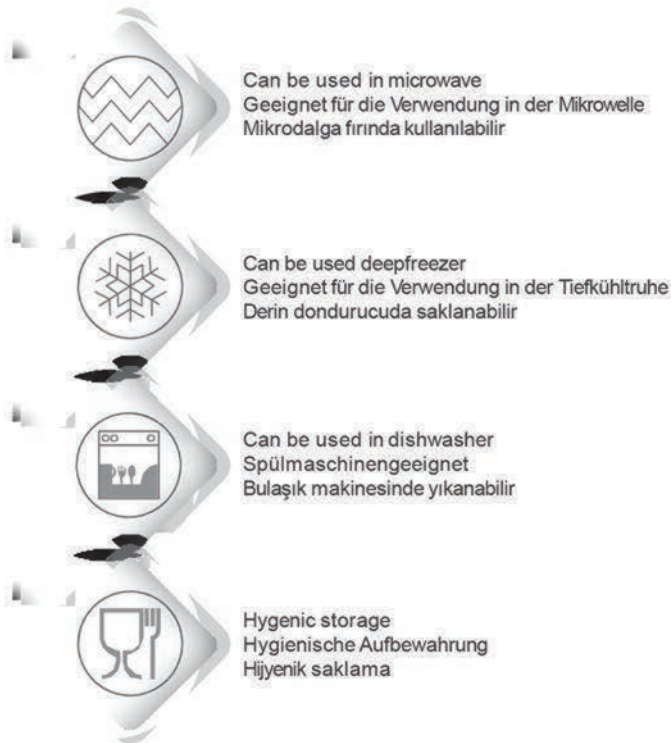

**BUREAU
VERITAS**

BUREAU VERITAS

- Overall Migration Test for Plastic Materials in Contact with Foodstuffs - 2002 / 72 / EC and Its Amendments (EN 1186:2002)
- Specific Migration of Primary Aromatic for Rubber in Contact with foodstuffs - Council of Europe, Resolution Res AP (2004)4
- Total Heavy Metal Content on Packaging and

Packaging Waste According to EU Directive 94/62/EC

- Specific Migration of Formaldehyde for Plastic Materials in Contact with Foodstuffs - 2002 / 72 / EC and Its Amendments
- Volatile Organic Matter, VOM, French Arrete 25 Nov. 1992-Appendix III
- Microwave Exposure - BV - In House Method - CPSD HL 1024 MTHD
- Sensory Test- Change of Odour (Fattyfood-Aqueous) :DIN 10955

- Sensory Test- Change of Odour (Acidanda queous food-still water): DIN 10955
- Sensory Test- Change of Taste (Fattyfood-Aqueous):DIN 10955
- Specific Migration of Heavy Metals for Plastic Materials in Contact with Foodstuffs - Commission Regulation (EU) No: 10/2011 and Its Amendments
- Migration of Dyes in Plastic

INTERTEK

- Determination of Overall Migration (body)
- Determination of Overall Migration (cover)
- Phthalate (body)
- Phthalate (cover)
- Metal Migration (body)
- Metal Migration (cover)

"disclaimer: All items within this catalogue with official corporate or brand logos or registered trade marks are shown only to illustrate our extensive graphic and design capabilities. They are not for sale unless written authorisation from official trademark owners is presented."