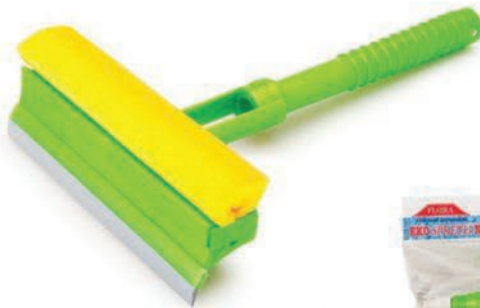

>560008
Window cleaning brush