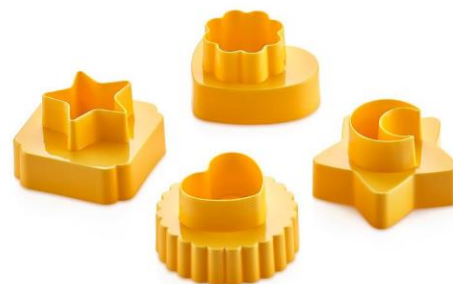

>413320
Cookie cutters