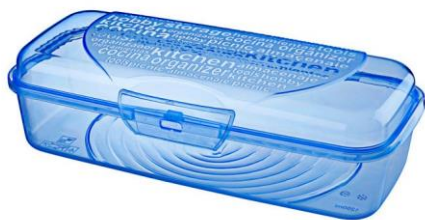

BACK TO SCHOOL

>219270
Takeaway Box
125L