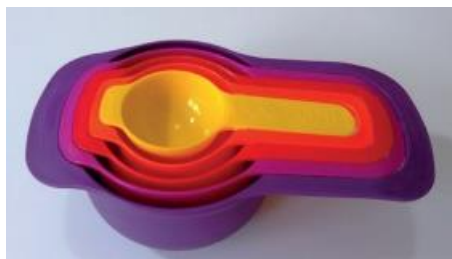

> 31534
Tea Bag Organizer
21.5*17*8 cm

> 31584
Tea Bag Organizer
22*15*8 cm

> 6021178
14.5*21.5*8.1 cm

NEW!

> 92131063
GLASS
French Press
With IML
350 ml

NEW!

> 92131064
French Press
With IML
600 ml

NEW!

> 92131065
GLASS
French Press
With IML
1 lt

LET'S COOK, LET'S ENJOY

NEW!

> 707SET
5 in 1 Measuring Spoon Set
9*16.5*5.6 cm

> 700002
7 in 1
Measuring
Spoon Set

NEW!

NEW!

>9610706
Salad bowl
with fork
and spoon
4200
ml/5500 ml