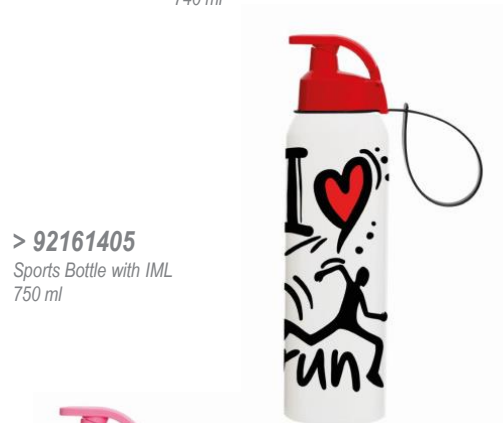

> 410285
Plastic Cup with Straw
500 ml

> 906013
Non Leak Tumbler with Straw / IML
8.5 * 16.2 cm

NEW!

SPORTS & LEISURE

> 92161518
Sports Shaker Bottle
740 ml

> 92161557
Bottle with Fruit Infuser with IML
650 ml

> 92161405
Sports Bottle with IML
750 ml

> 92161566
Decorated Bottle with Screwcap
750 ml

> 92161415
Sports Bottle with IML
500 ml

> 92161513
Sports Bottle
720 ml

SPORTS & LEISURE

NEW!

> 3100188
GLASS
Water Bottle
500 cc