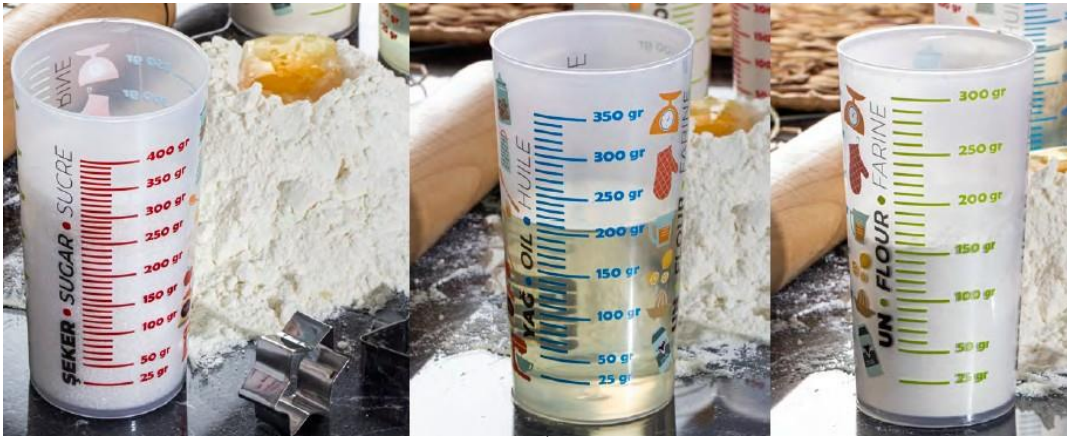

NEW!

> 92131510-1
GLASS
Honey Jar with Spoon
320 cc

NEW!

> 92131510-2
GLASS
Jam Jar with Spoon
320 cc

NEW!

LET'S COOK, LET'S ENJOY

NEW!

> 92161918
Measuring Cup
470 ml